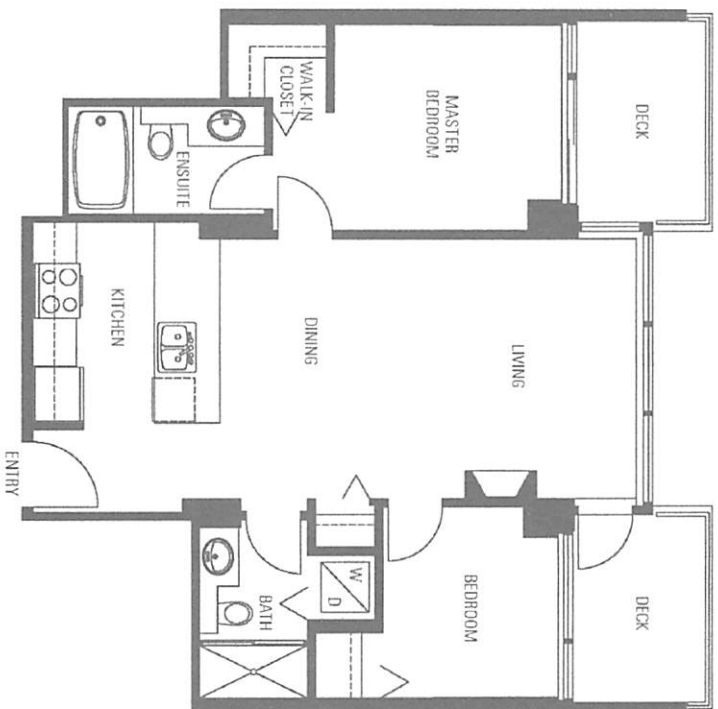

PLAN
2 Bedroom & 2 Bath
APPROX. 747 SQUARE FEET

The builder reserves the right to make modifications or substitutions should they be necessary. The homes at Watercolours are built by Polygon Beta Development Ltd. and Polygon Watercolours Development Ltd.