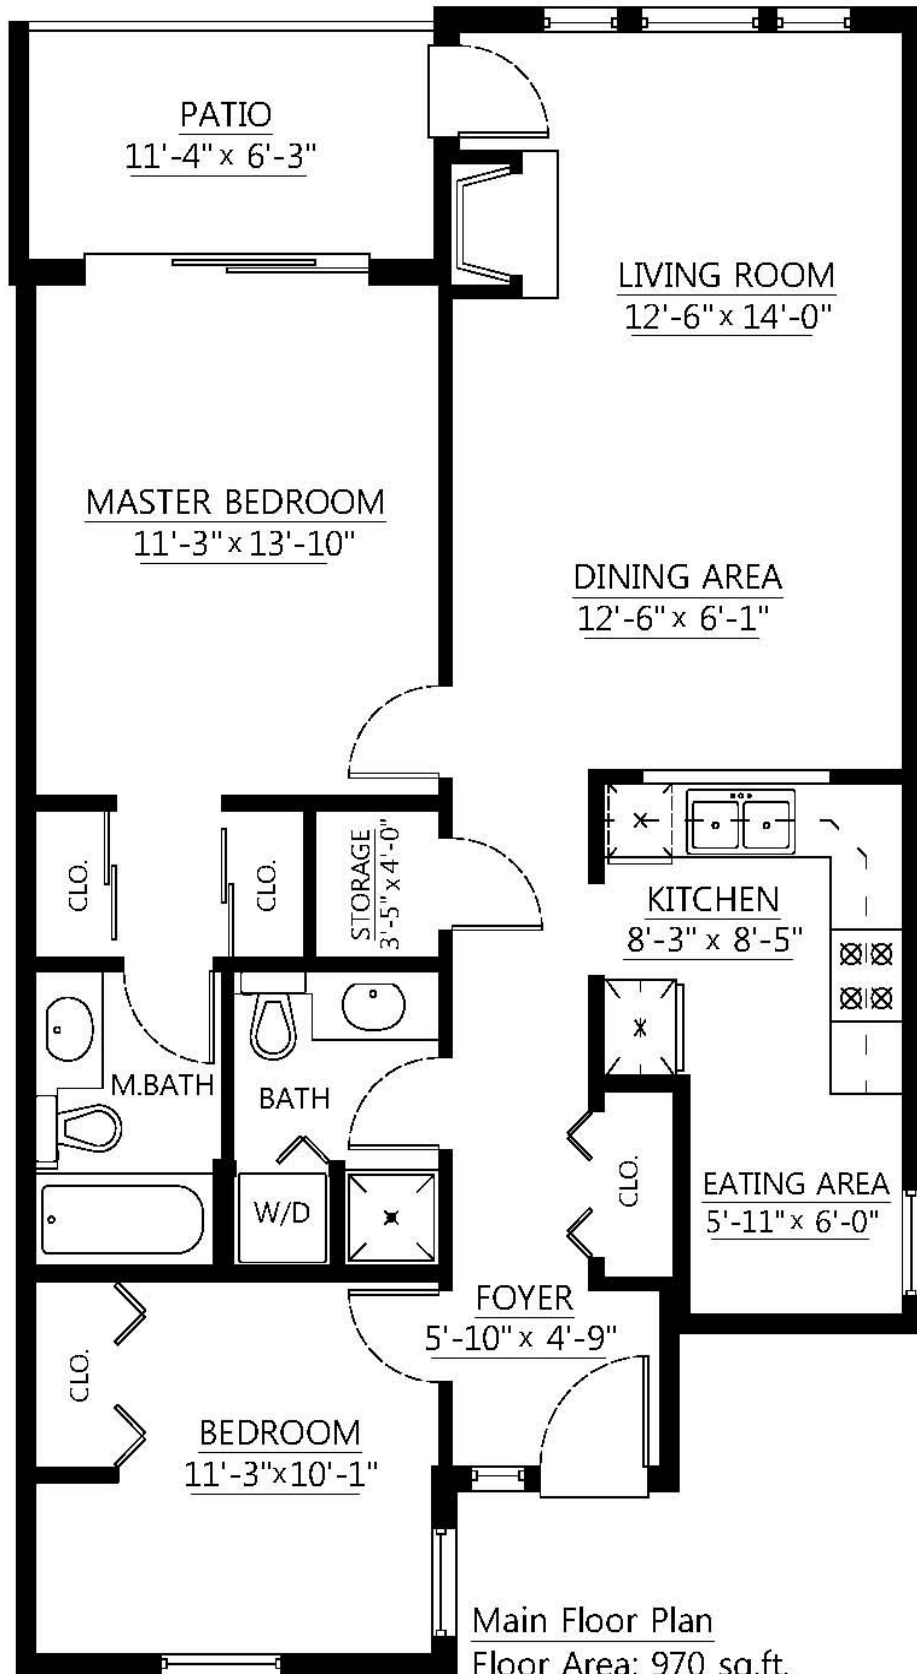

Cindy Gering
 Personal Real Estate Corporation
Team Cindy Gering
 604-779-1292
 www.newwestcondo.com
 cindy@teamcindygering.com

#105 3 Renaissance Square
New Westminister, BC

Main Floor: 970 sq.ft.

Patio: 73 sq.ft.

West
 Real Estate Services

Main Floor Plan
 Floor Area: 970 sq.ft.

Pixilink
 SOLUTIONS
 604-639-5434