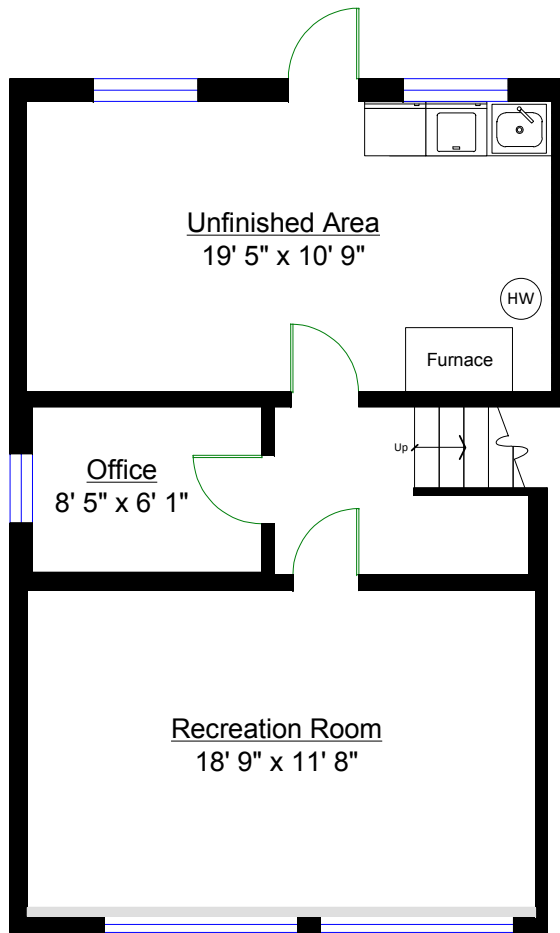

6087 Neville Street, Burnaby

Totals**

Main Level: 1,268 sq. ft.
 Lower Level: 394 sq. ft.
 TOTAL(FIN.): 1,662 sq. ft.
 Unfinished Area: 235 sq. ft.
 GRAND TOTAL: 1,897 sq. ft.

Other Areas

Patio: 510 sq. ft.