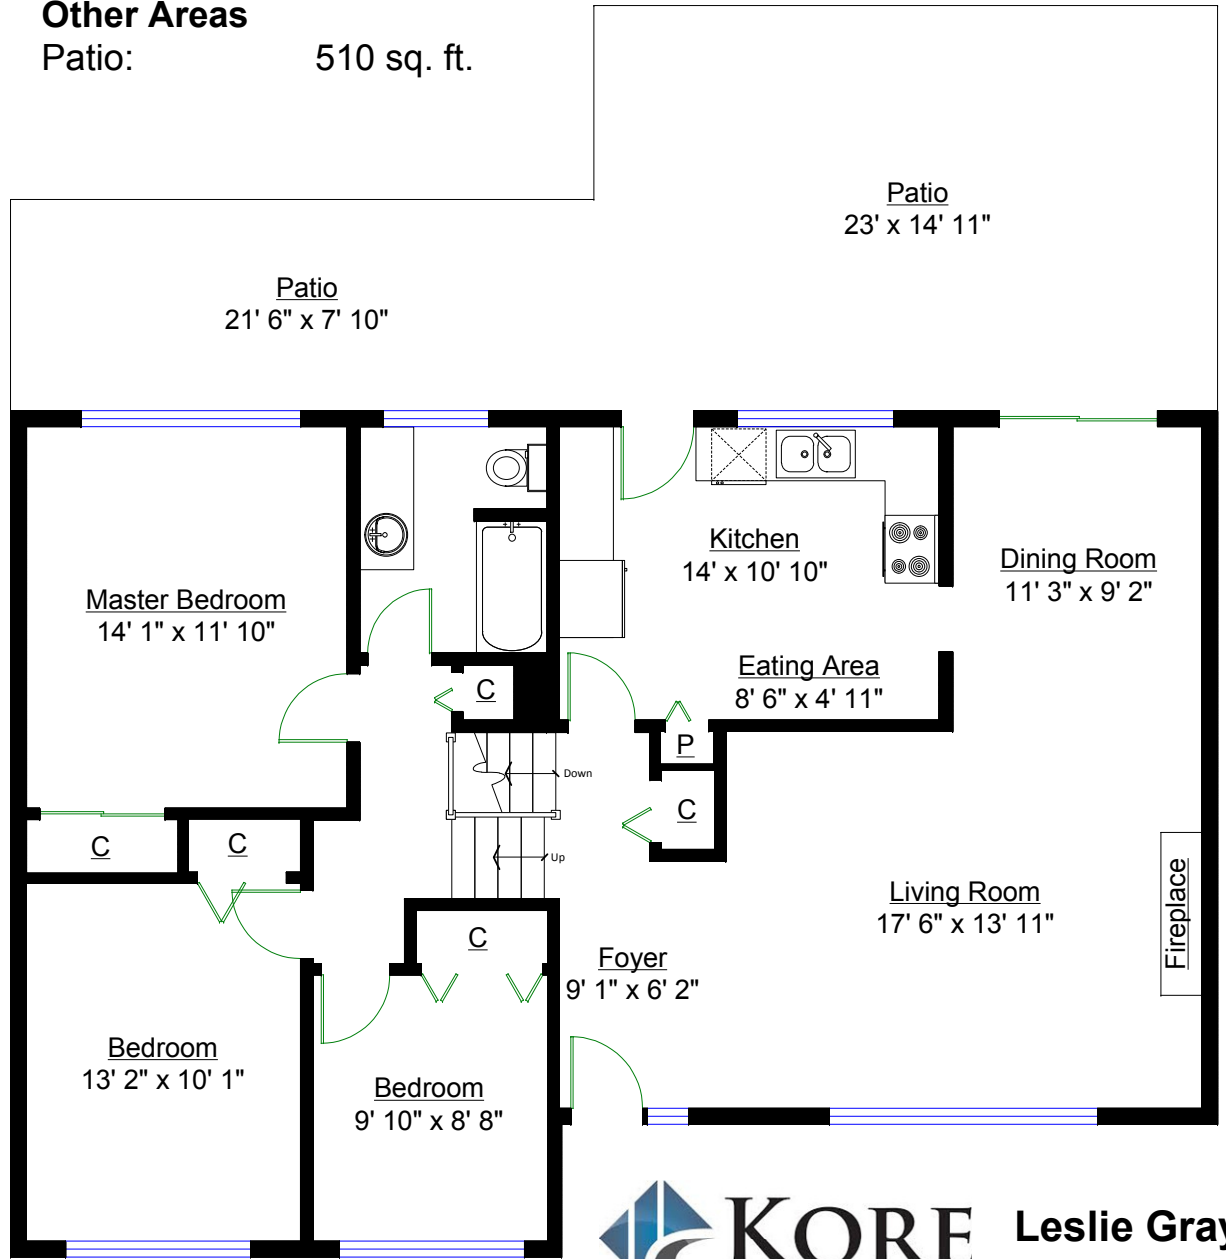

6087 Neville Street, Burnaby

Totals**

Main Level: 1,268 sq. ft.
 Lower Level: 394 sq. ft.
 TOTAL(FIN.): 1,662 sq. ft.
 Unfinished Area: 235 sq. ft.
 GRAND TOTAL: 1,897 sq. ft.

Other Areas

Patio: 510 sq. ft.