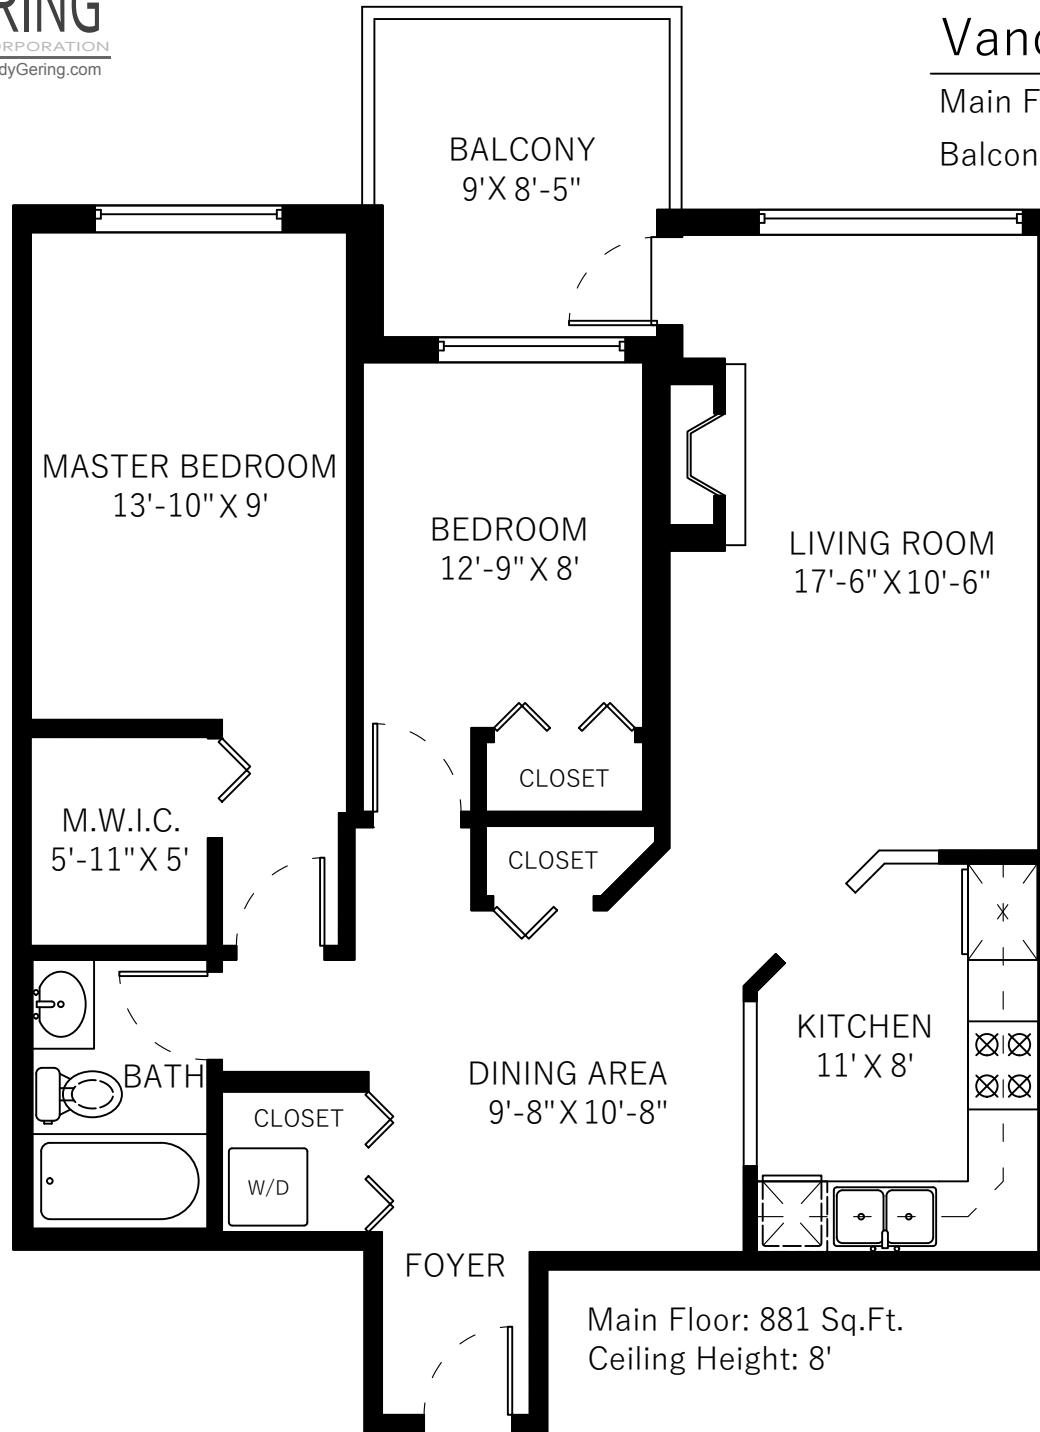

Main Floor	881 SQ.FT.
Balcony	80 SQ.FT.

Main Floor: 881 Sq.Ft.  
 Ceiling Height: 8'