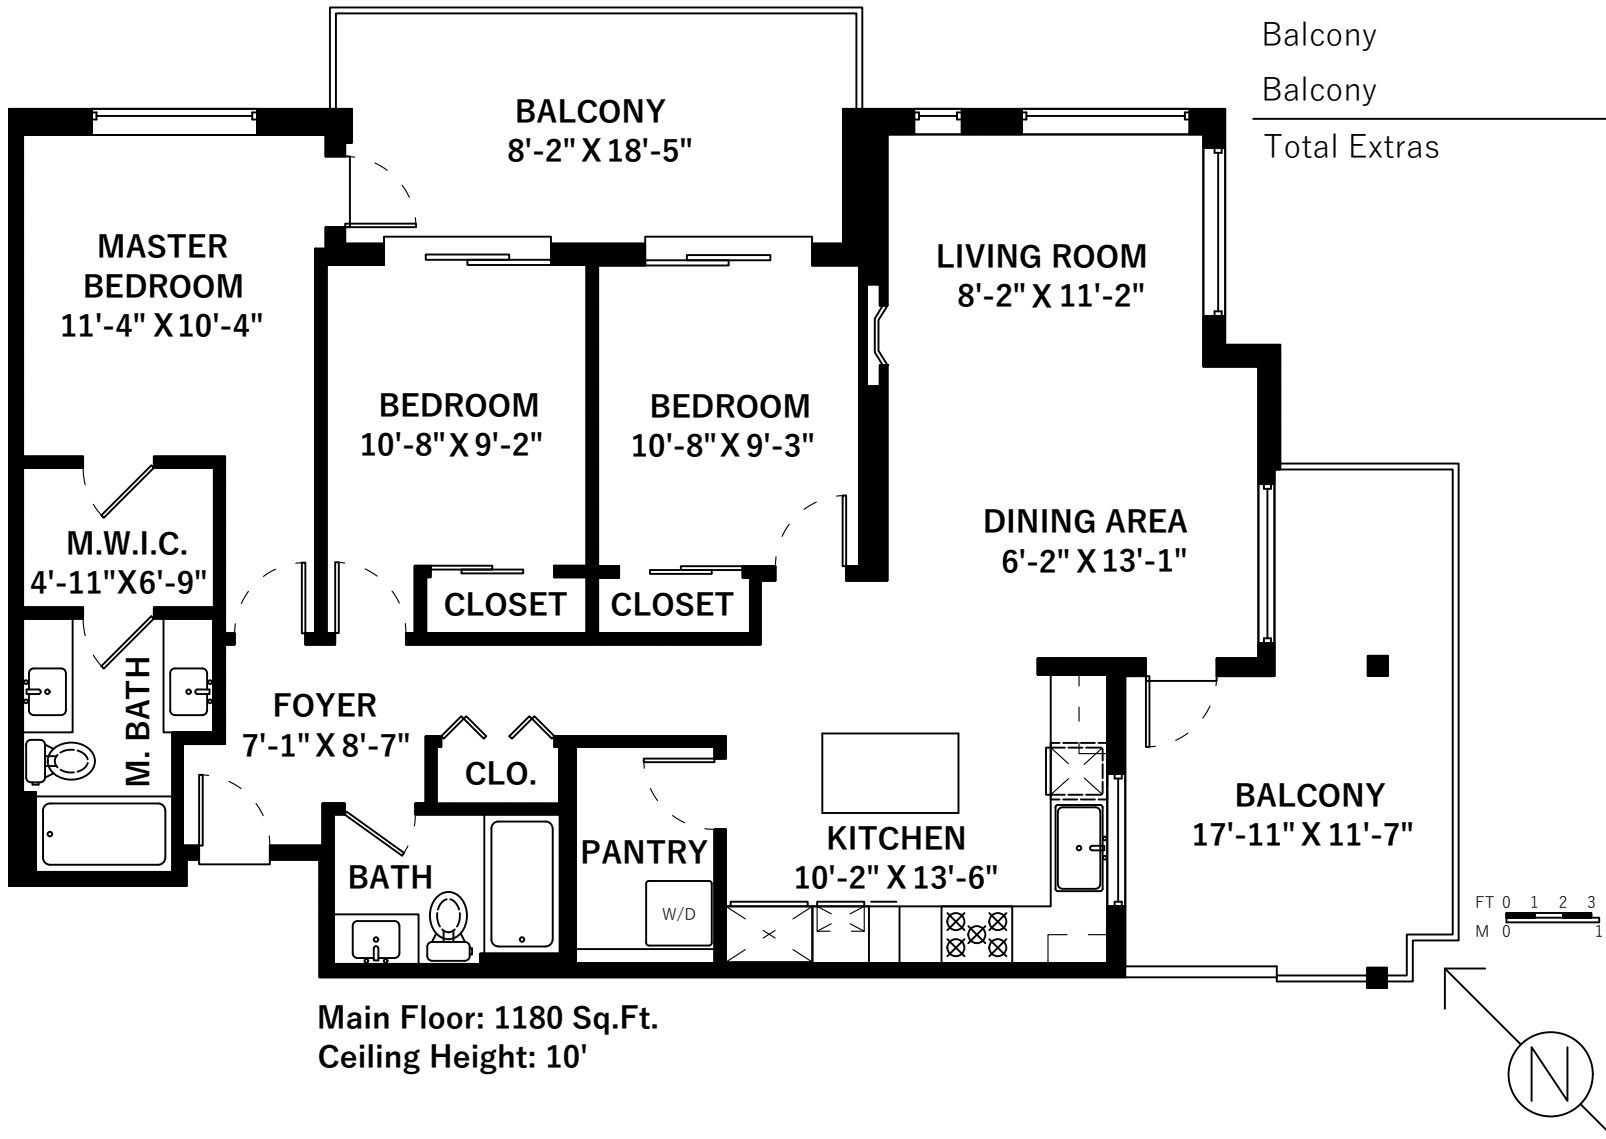

Main Floor 1180 SQ.FT.

Balcony 171 SQ.FT.

Balcony 151 SQ.FT.

Total Extras 322 SQ.FT.

Main Floor: 1180 Sq.Ft.  
 Ceiling Height: 10'