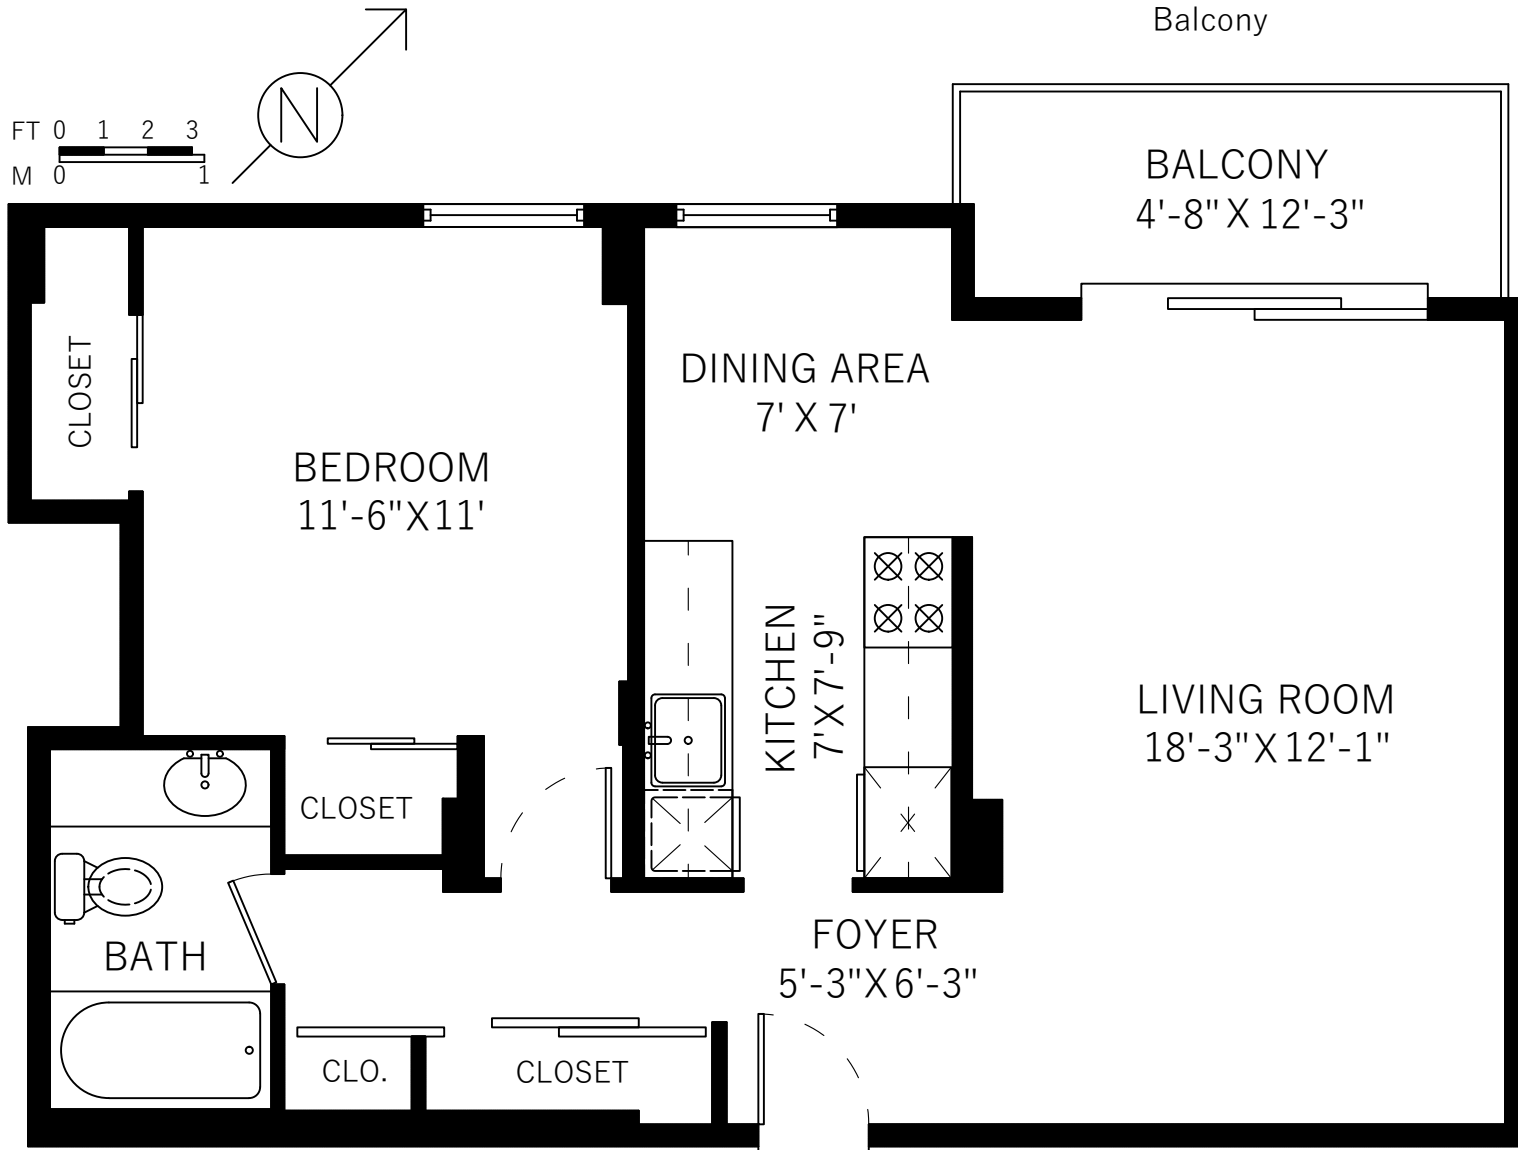

Main Floor	691 SQ.FT.
Balcony	60 SQ.FT.

Main Floor: 691 Sq.Ft.
 Ceiling Height: 8'